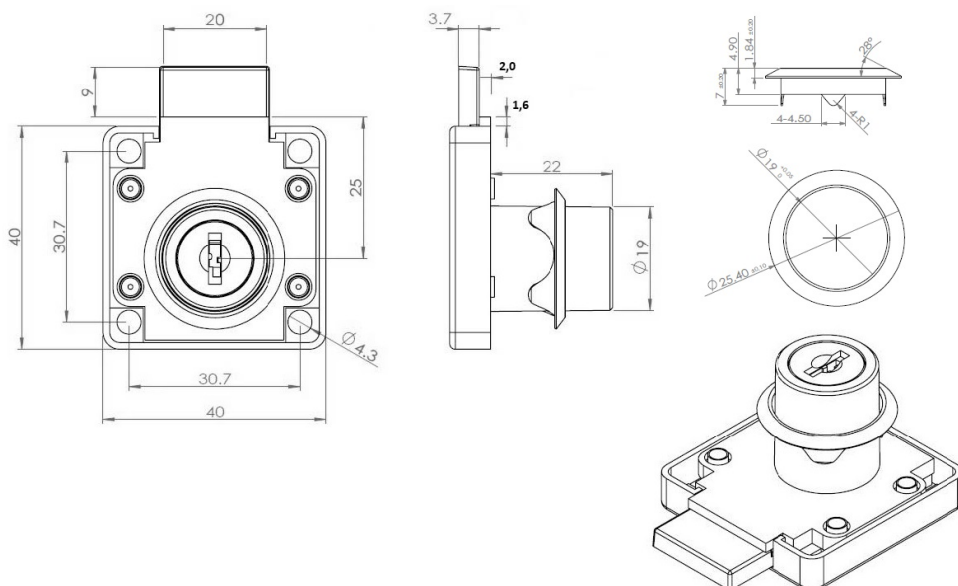

PRODUCT SHEET

Description:

Rim Lock M-850, $\varnothing 19 \times 22$ mm, Drawer, BRZ, MK SISO, #J11

Item number:

14.01.092-0

Units	Box	Carton	HS Code	Barcode
Pcs.	12	240	8301300000	
				5704866032735

SISO A/S